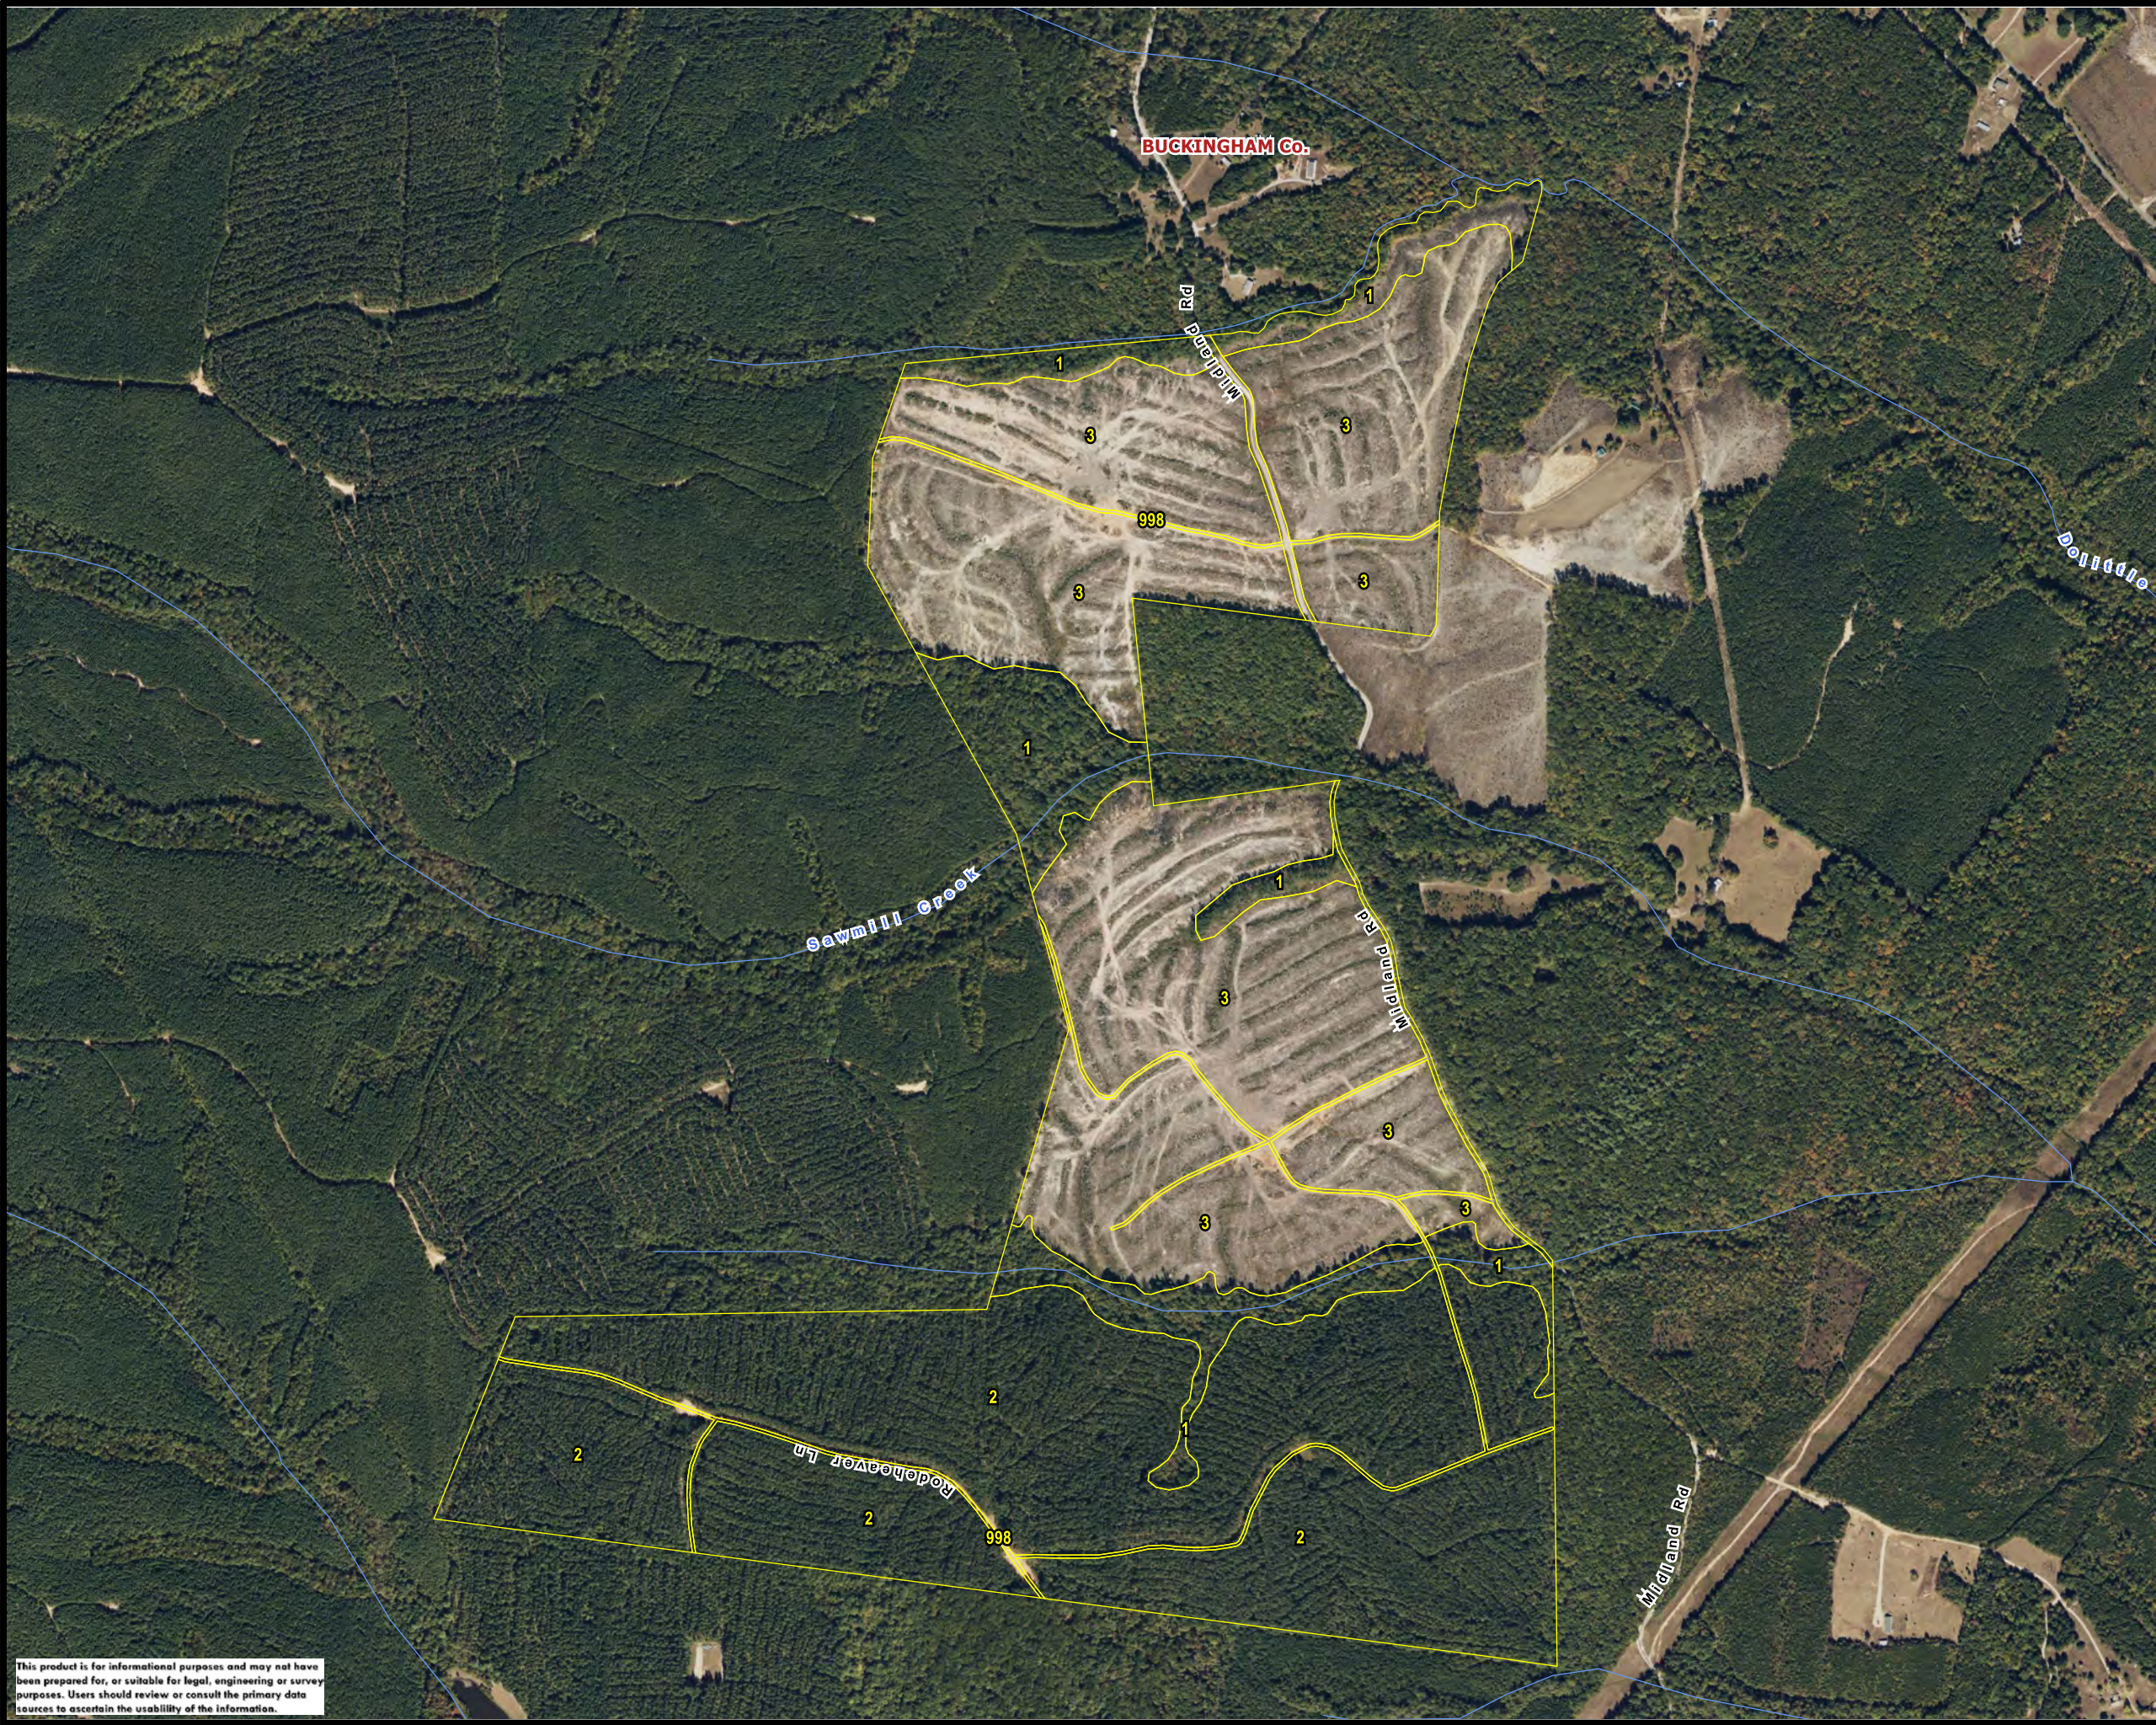

SCHWARTZMAN-1

County:BUCKINGHAM

State:VA

ACRES: 391.8

AFM Real Estate
AFMRealEstate.com

STAND	YEAR_EST	ORIGIN	DOM_S_NAME	S_T_DESC	ACRES
1	1950	NATURAL	SOFT HARDWOOD	SMZ	40.30
2	1989	PLANTED	LOBLOLLY PINE	UPLAND RIDGE	162.27
3	2021	PLANTED	LOBLOLLY PINE	UPLAND RIDGE	181.16
998	0	OPEN	UNDEFINED	ROAD	8.04
TOTAL ACRES =					391.77